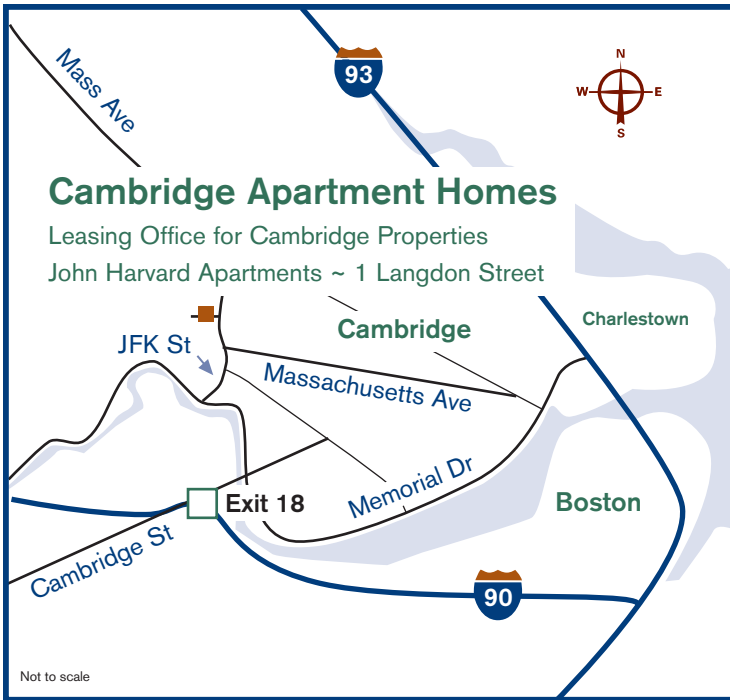

Preview our Portfolio
of Quality Apartment Homes

Start *Living*

Chestnut Hill Realty

Cambridge Apartment Homes

Chauncy Court · John Harvard Apartments · Wendell Terrace

Leasing Office: One Langdon Street (at Mass Ave), Cambridge, MA

Call Today (617) 876-8600

www.chestnuthillrealty.com

1/17/07

Cambridge Apartment Homes

Directions

Cambridge Apartment Homes

Leasing Office for Cambridge Properties
John Harvard Apartments ~ 1 Langdon Street

1 Langdon Street, Cambridge, MA 02138

617-876-8600 www.chestnuthillrealty.com

From Boston

- Take I-90 (the Massachusetts Turnpike) east to Exit 18, Allston/Cambridge
- Bear right after the toll booth onto Cambridge Street
- After two very closely spaced traffic lights, cross the River Street Bridge over the Charles River
- Turn left at the foot of the bridge onto Memorial Drive
- Continue for a mile. At the sign for Harvard Square, turn right onto JFK Street.
- At Harvard Square, JFK Street merges with Massachusetts Avenue (the Coop will be on your left and Harvard Yard will be on your right), stay toward the left
- Just north of Harvard Square, the road splits, bear left, then right, to stay on Massachusetts Avenue (follow the sign to North Cambridge/Arlington)
- Turn left onto Langdon Street

Cambridge Apartment Homes include:

- ~ Chauncy Court
- ~ John Harvard Apartments
- ~ Wendell Terrace

Public Transportation

These properties are conveniently located within short walking distance to two MBTA Red Line stops. (Porter Square Station and Harvard Square Station).